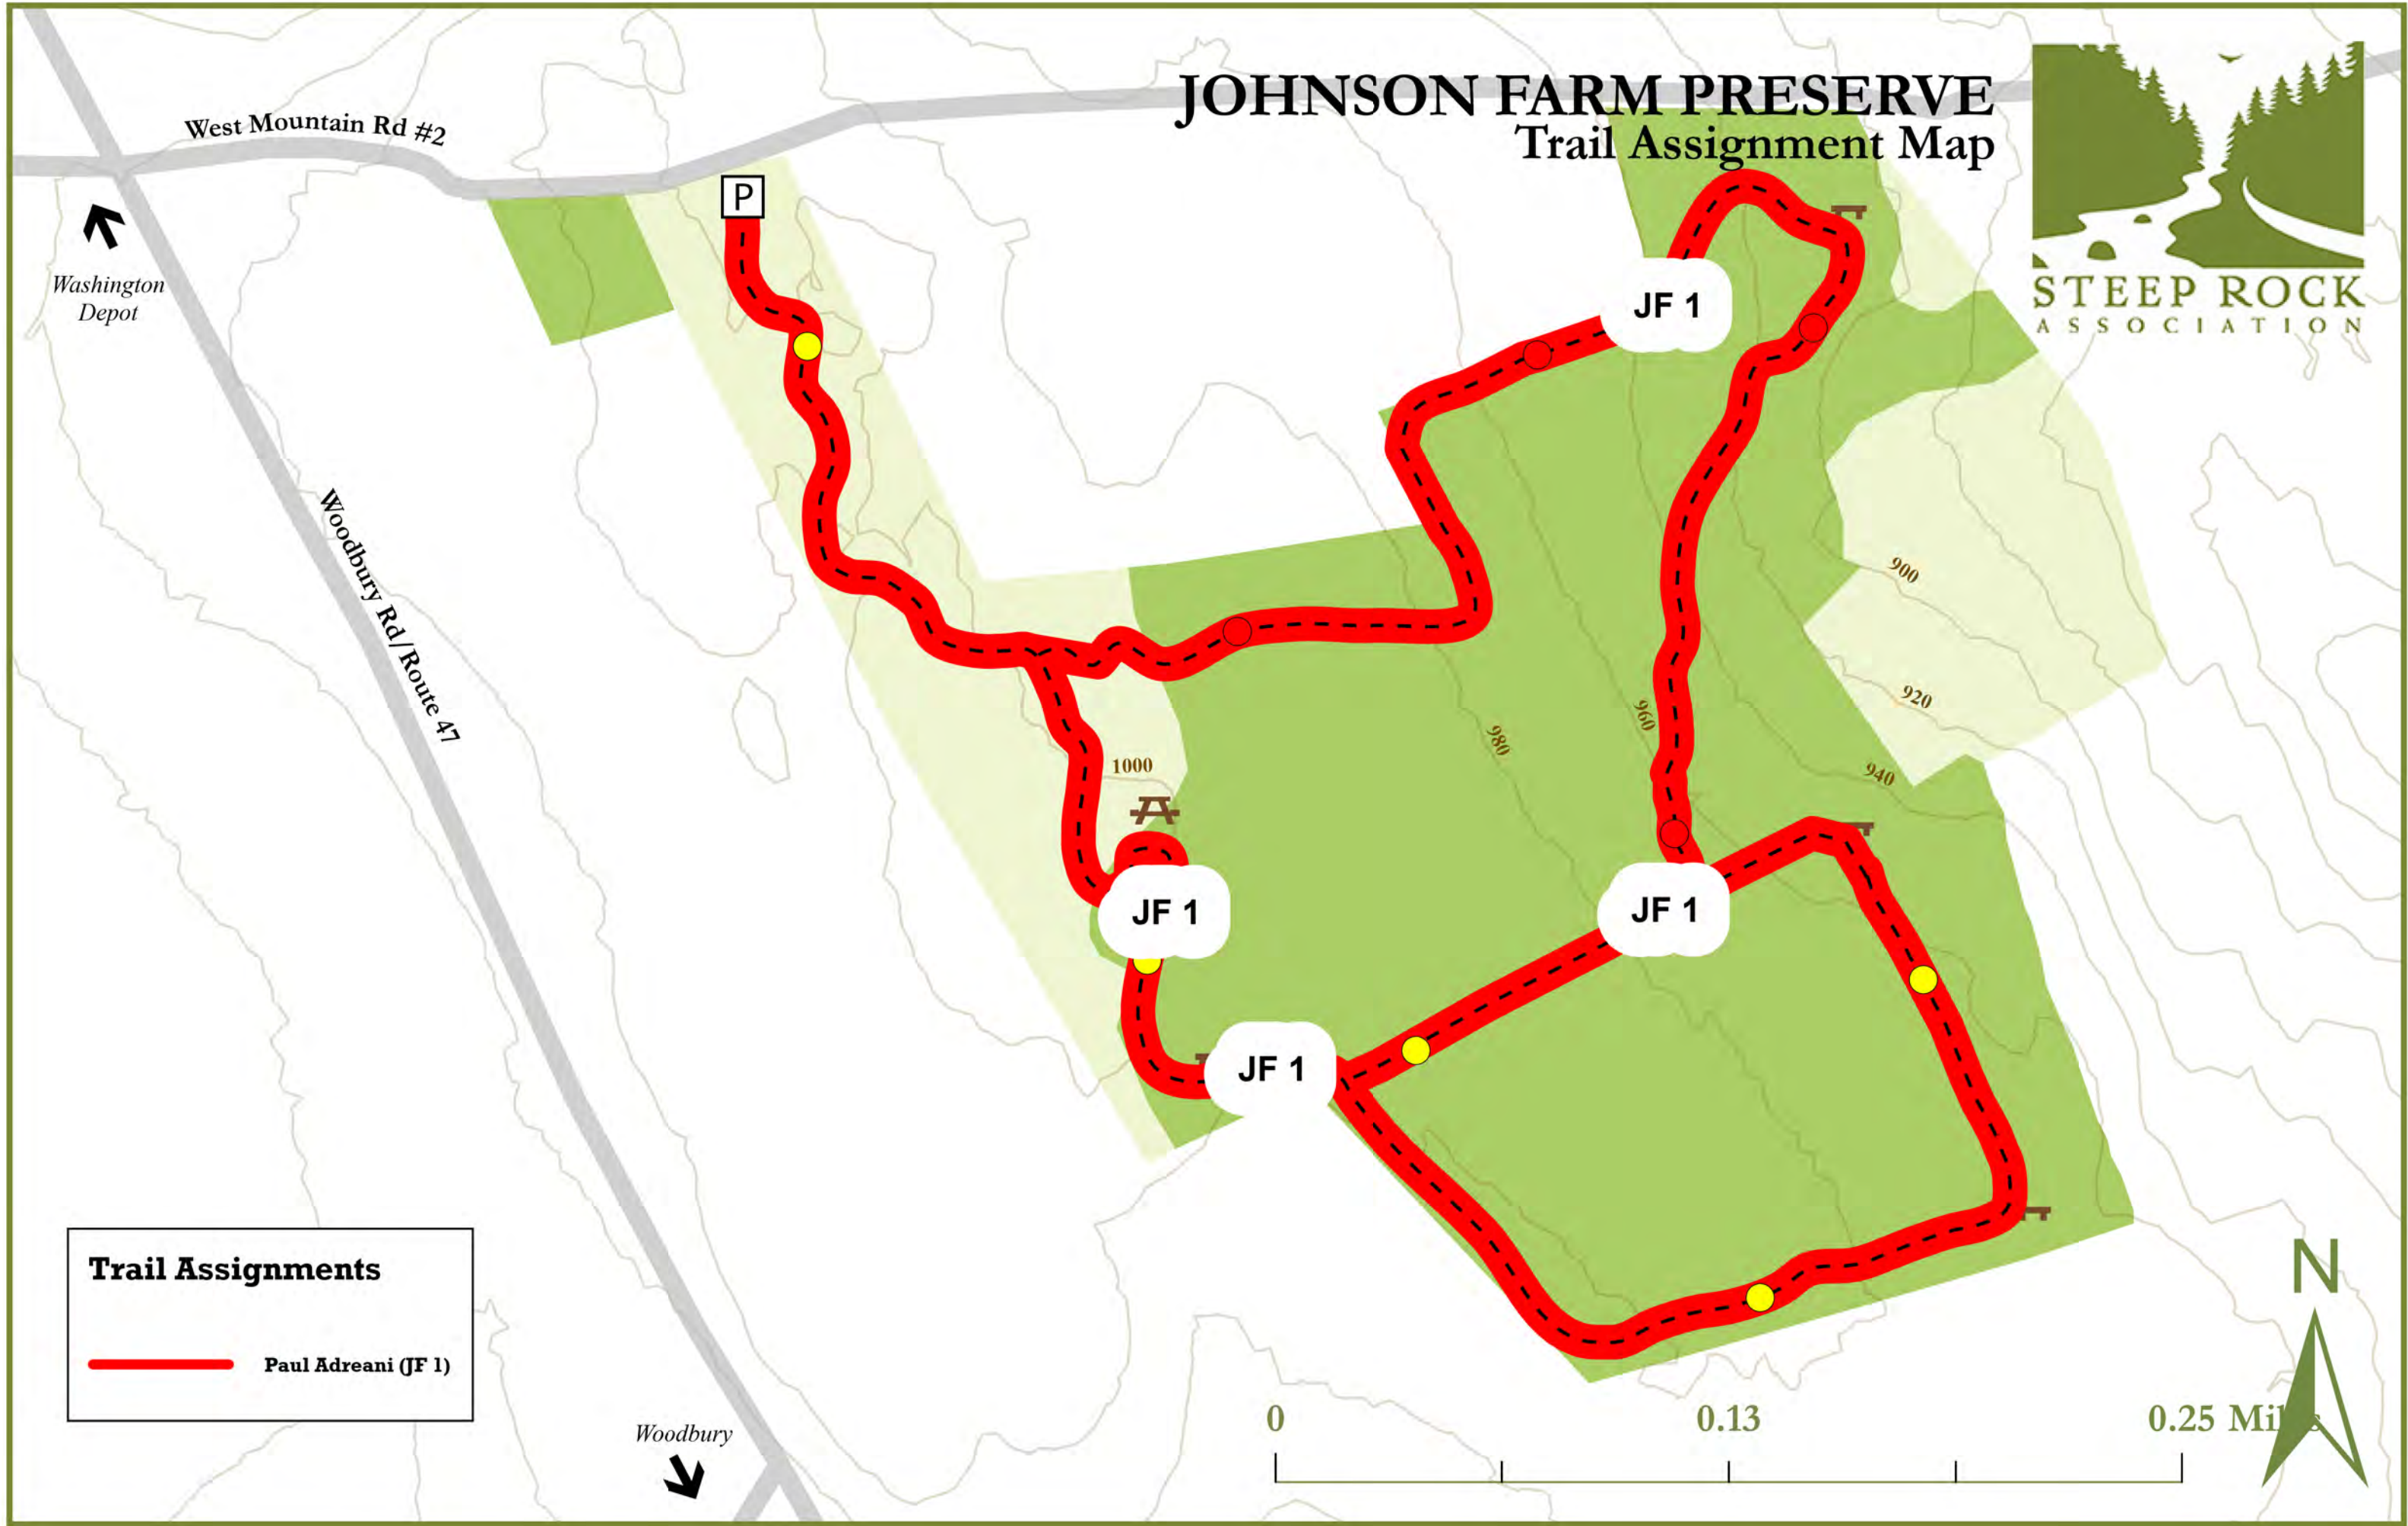

HIDDEN VALLEY PRESERVE

Trail Assignment Map

Floating Trail Managers

- Bliksem Tobey
- Daniel Sherman
- John Aiello
- Jeffrey Mascia
- Kevin Keutmann
- Susan Stagg
- Winnie Wong

Trail Assignments

- Jean Taddonio (HV 1)
- Suzanne Binelli (HV 2)
- JT and Emily Schemm (HV 3)
- Alex Branorff (HV 4)
- Julie Ziebold (HV 5)
- Jeff Edelstein (HV 6)
- David Sommerville (HV 7)
- George Reale Jr (HV 8)
- Chrys Murphy (HV 9)
- Rick Hunt (HV 10)
- Peni Clark (HV 11)
- Jenifer Kozak and Laurent Couchaux (HV 12)
- Natalie Dyer (HV 13)
- Jeni and Mike Cramer (HV 14)

Washington Depot

0 0.3 0.6 Miles

JOHNSON FARM PRESERVE Trail Assignment Map

Trail Assignments

 Paul Adreani (JF 1)

Woodbury
↓

Trail Assignments

- Eileen Hearn (MP 1)
- Judie Gorra (MP 2)
- Gregg Nolting (MP 3)
- Michael Bardelli (MP 4)
- Lynn and Gary Rose (MP 5)
- Jennifer, Matt, and Reid Armas (MP 6)

MACRICOSTAS PRESERVE

Trail Map

Route 47 to Washington Depot

STEEP ROCK PRESERVE

Trail Assignments Map

Trail Assignments	
—	Oliver Levick (SR 1)
—	Madeline Revere (SR 2)
—	Erik Rehaag (SR 3)
—	Peter Clark (SR 4)
—	Clare Zimmitti (SR 5)
—	Shannon Waldron (SR 6)
—	Daniel Fladager (SR 7)
—	Carlos Garcia (SR 8)
—	James Odonoghue (SR 9)
—	Melisa Schipul (SR 10)
—	Fred Sprano (SR 11)
—	Matt Muszala (SR 12)