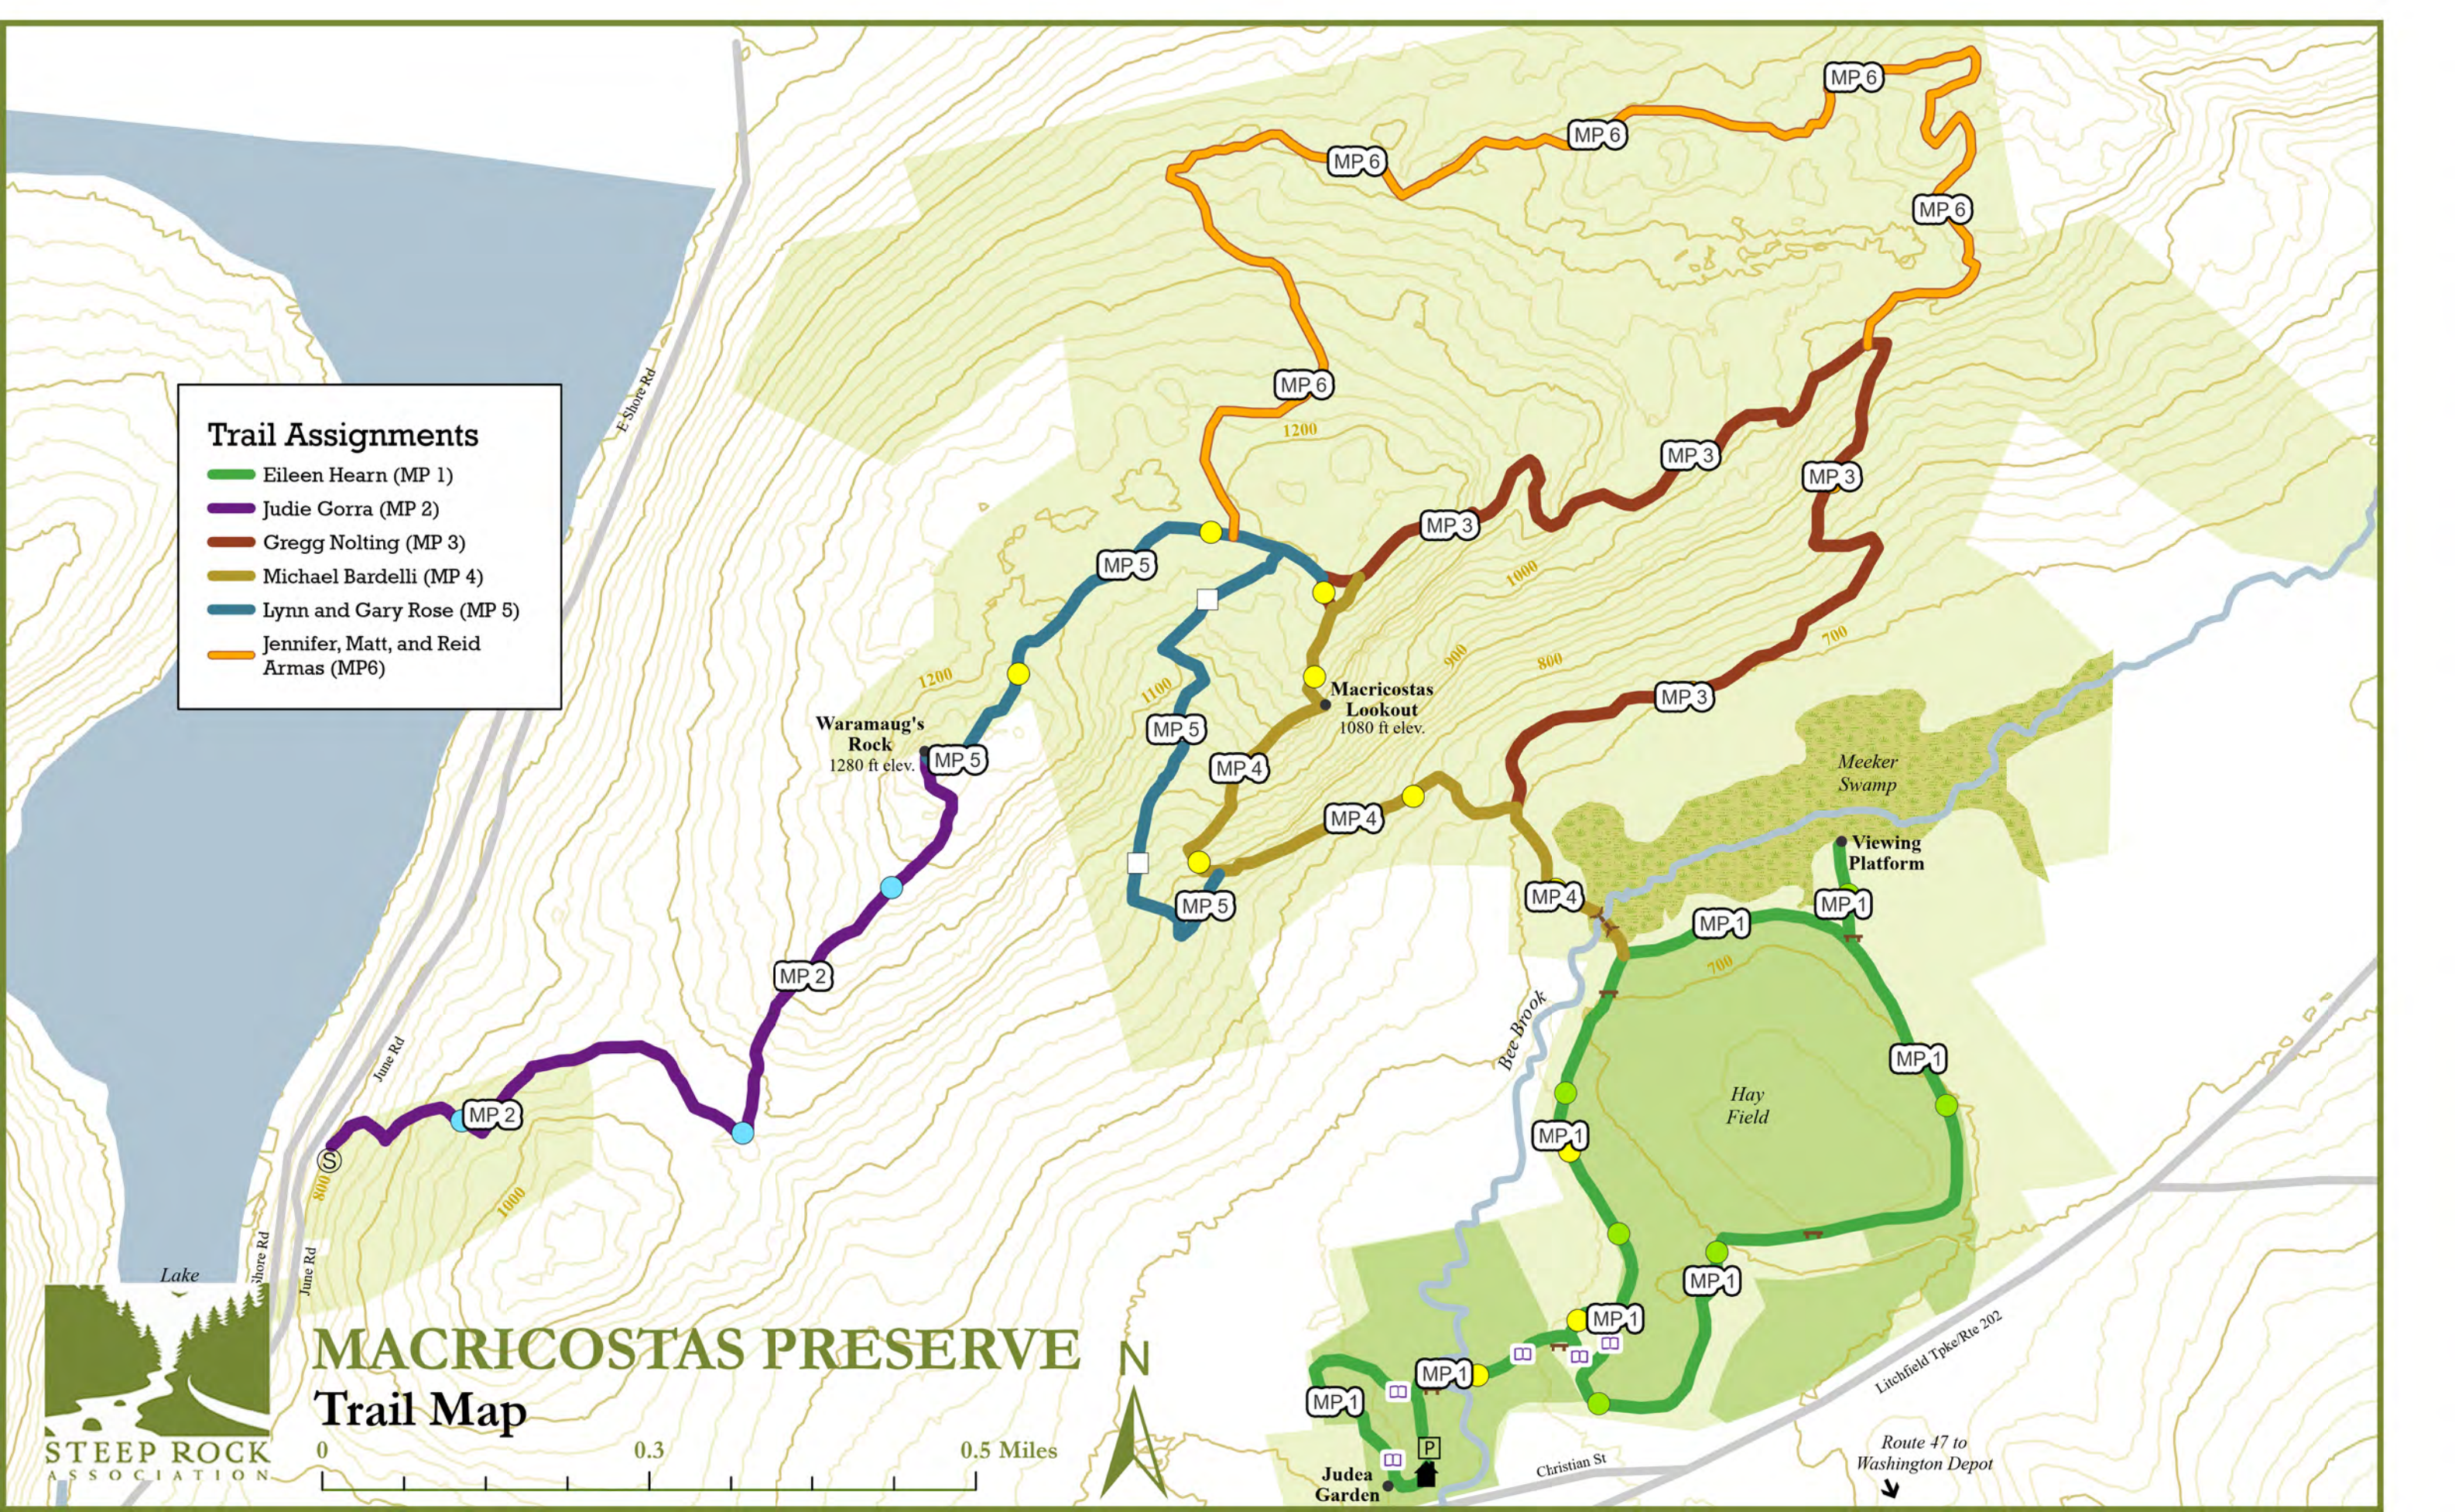

HIDDEN VALLEY PRESERVE

Trail Assignment Map

Floating Trail Managers

- Bliksem Tobey
- Daniel Sherman
- John Aiello
- Jeffrey Mascia
- Kevin Keutmann
- Susan Stagg
- Winnie Wong

Trail Assignments

- Jean Taddonio (HV 1)
- Suzanne Binelli (HV 2)
- JT and Emily Schemm (HV 3)
- Alex Branorff (HV 4)
- Julie Ziebold (HV 5)
- Jeff Edelstein (HV 6)
- David Sommerville (HV 7)
- George Reale Jr (HV 8)
- Chrys Murphy (HV 9)
- Rick Hunt (HV 10)
- Peni Clark (HV 11)
- Jenifer Kozak and Laurent Couchaux (HV 12)
- Natalie Dyer (HV 13)
- Jeni and Mike Cramer (HV 14)

Washington Depot

0 0.3 0.6 Miles

JOHNSON FARM PRESERVE Trail Assignment Map

Trail Assignments

 Paul Adreani (JF 1)

Woodbury
↓

Trail Assignments

- Eileen Hearn (MP 1)
- Judie Gorra (MP 2)
- Gregg Nolting (MP 3)
- Michael Bardelli (MP 4)
- Lynn and Gary Rose (MP 5)
- Jennifer, Matt, and Reid Armas (MP 6)

MACRICOSTAS PRESERVE

Trail Map

Route 47 to Washington Depot

STEEP ROCK PRESERVE

Trail Assignments Map

Trail Assignments	
—	Oliver Levick (SR 1)
—	Madeline Revere (SR 2)
—	Erik Rehaag (SR 3)
—	Peter Clark (SR 4)
—	Clare Zimmitti (SR 5)
—	Shannon Waldron (SR 6)
—	Daniel Fladager (SR 7)
—	Carlos Garcia (SR 8)
—	James Odonoghue (SR 9)
—	Melisa Schipul (SR 10)
—	Fred Sprano (SR 11)
—	Matt Muszala (SR 12)