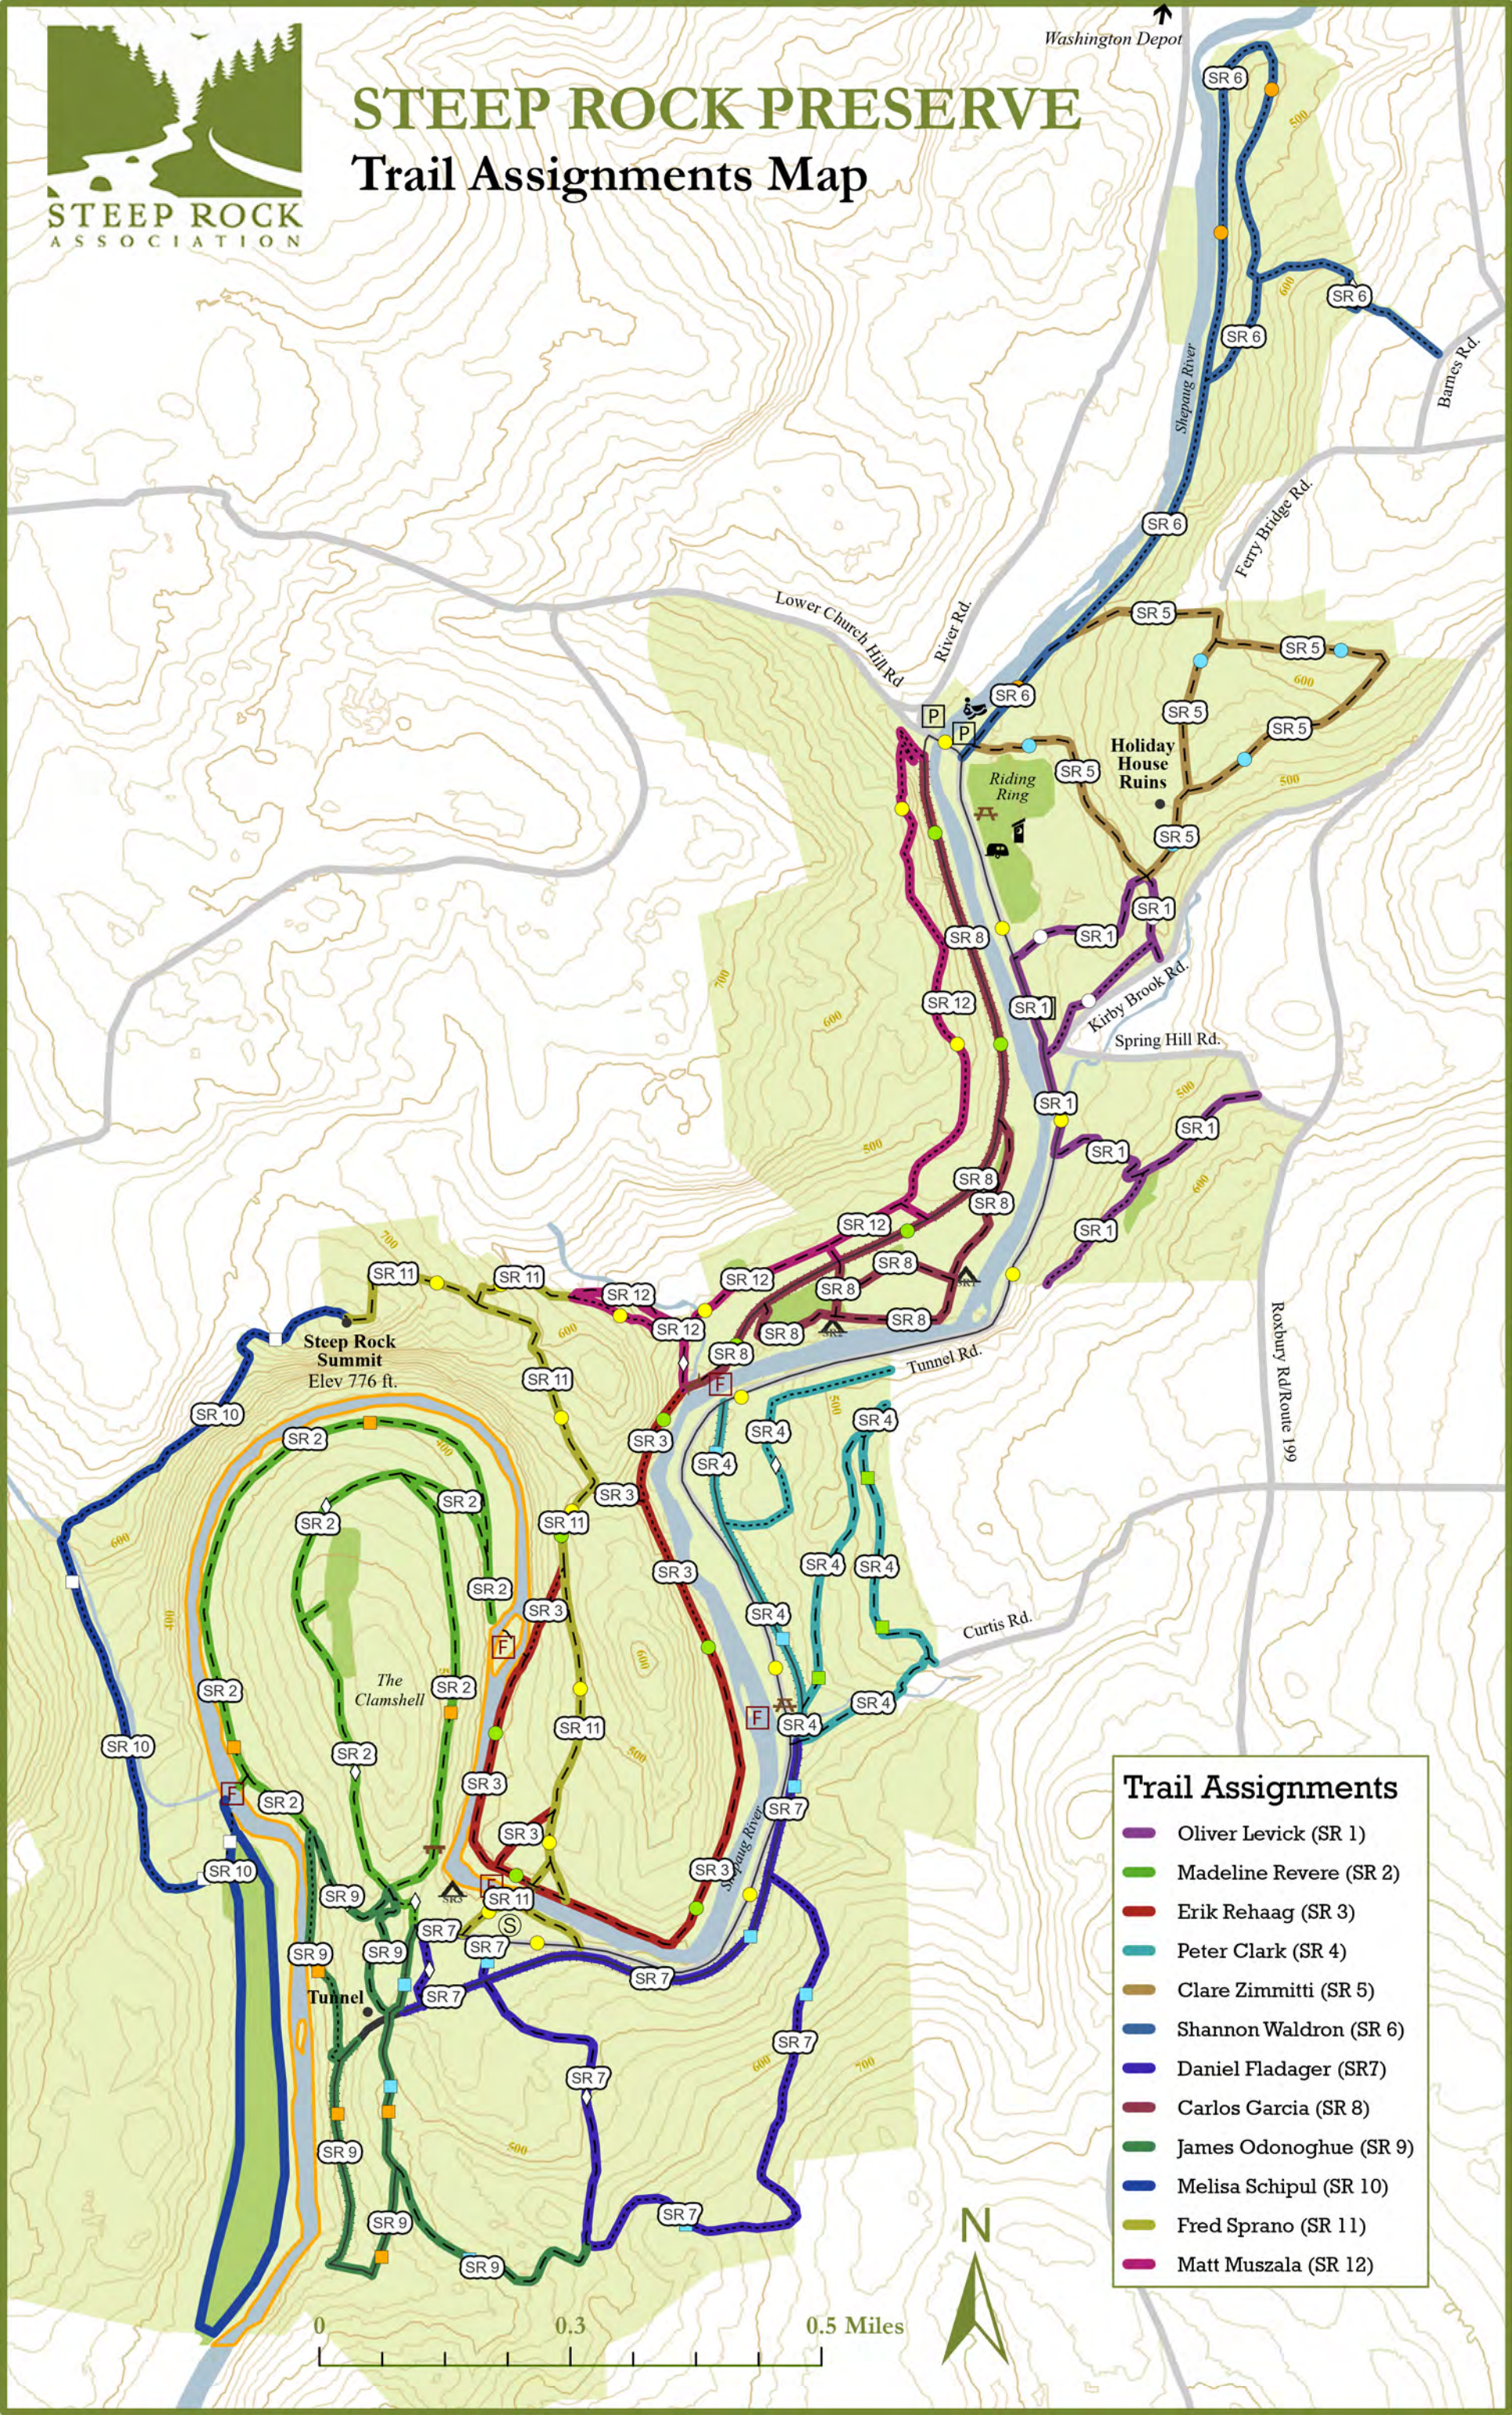

HIDDEN VALLEY PRESERVE

Trail Assignment Map

Floating Trail Managers

- Bliksem Tobey
- Daniel Sherman
- John Aiello
- Jeffrey Mascia
- Kevin Keutmann
- Susan Stagg
- Winnie Wong

Trail Assignments

- Jean Taddonio (HV 1)
- Suzanne Binelli (HV 2)
- JT and Emily Schemm (HV 3)
- Alex Branorff (HV 4)
- Julie Ziebold (HV 5)
- Jeff Edelstein (HV 6)
- David Sommerville (HV 7)
- George Reale Jr (HV 8)
- Chrys Murphy (HV 9)
- Rick Hunt (HV 10)
- Peni Clark (HV 11)
- Jenifer Kozak and Laurent Couchaux (HV 12)
- Natalie Dyer (HV 13)
- Jeni and Mike Cramer (HV 14)

Washington Depot

0 0.3 0.6 Miles

JOHNSON FARM PRESERVE Trail Assignment Map

Trail Assignments

 Paul Adreani (JF 1)

Woodbury
↓

Trail Assignments

- Eileen Hearn (MP 1)
- Judie Gorra (MP 2)
- Gregg Nolting (MP 3)
- Michael Bardelli (MP 4)
- Lynn and Gary Rose (MP 5)
- Jennifer, Matt, and Reid Armas (MP 6)

MACRICOSTAS PRESERVE

Trail Map

Route 47 to Washington Depot

STEEP ROCK PRESERVE

Trail Assignments Map

Trail Assignments	
—	Oliver Levick (SR 1)
—	Madeline Revere (SR 2)
—	Erik Rehaag (SR 3)
—	Peter Clark (SR 4)
—	Clare Zimmitti (SR 5)
—	Shannon Waldron (SR 6)
—	Daniel Fladager (SR 7)
—	Carlos Garcia (SR 8)
—	James Odonoghue (SR 9)
—	Melisa Schipul (SR 10)
—	Fred Sprano (SR 11)
—	Matt Muszala (SR 12)