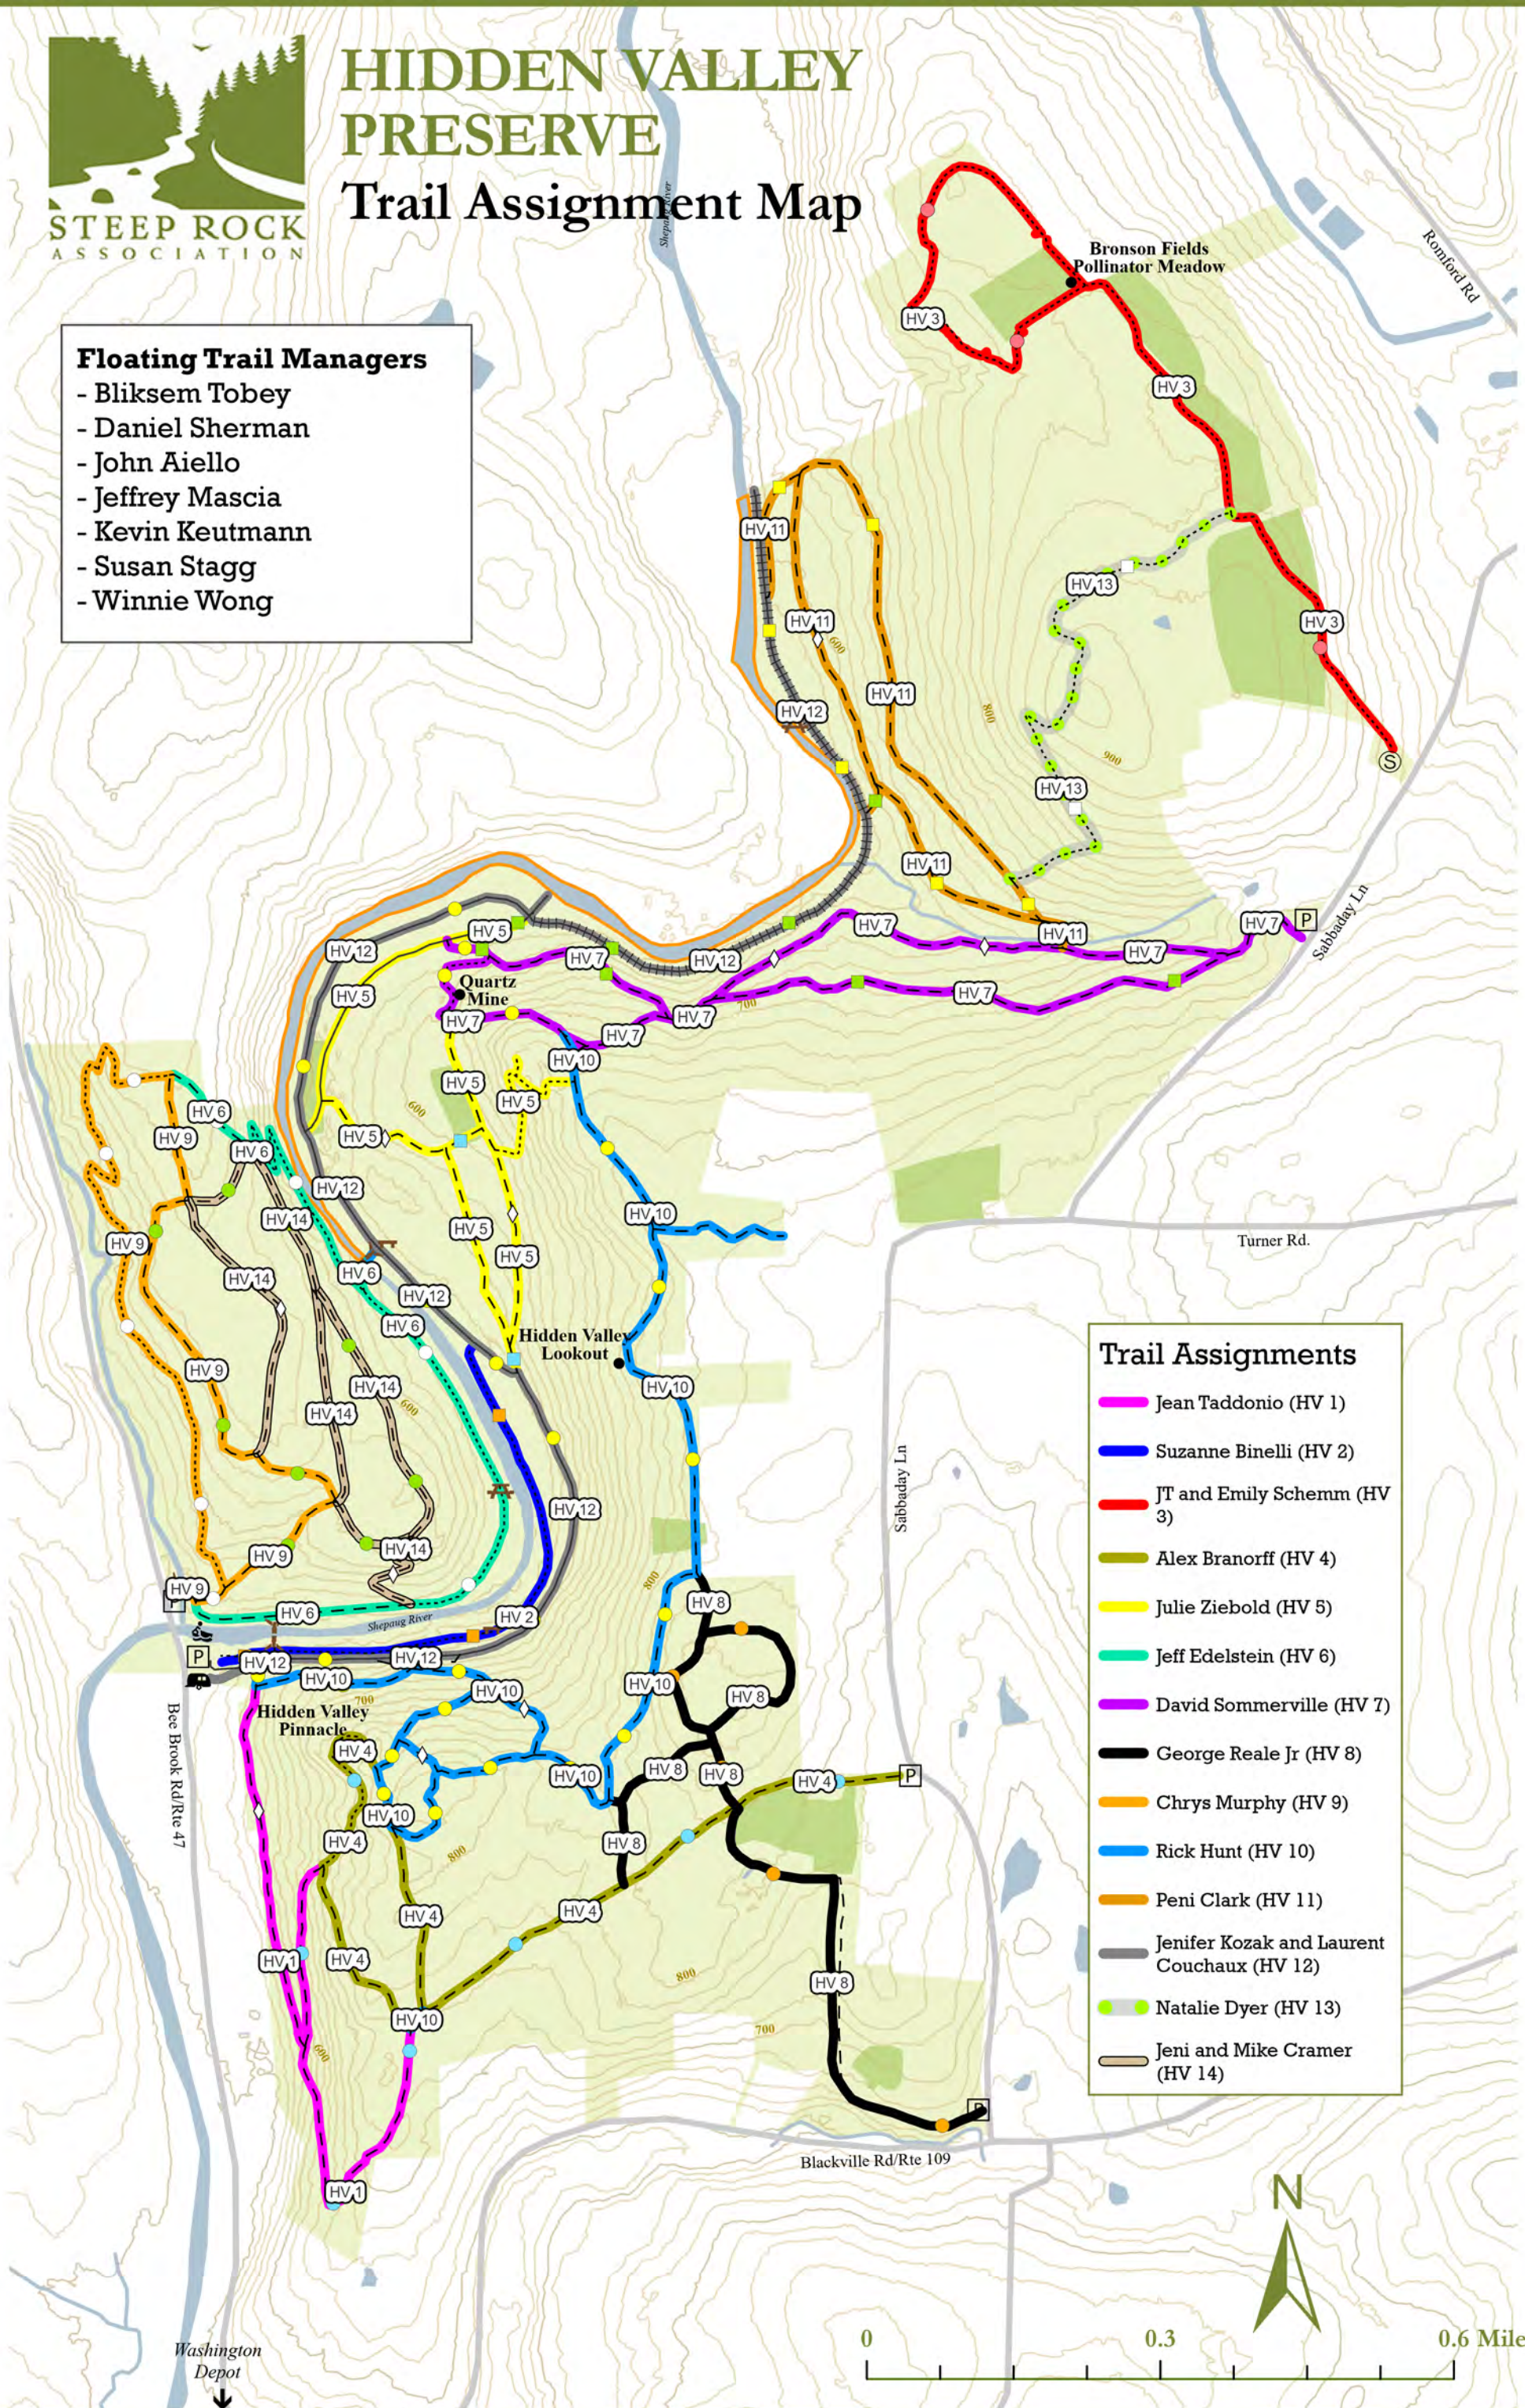

HIDDEN VALLEY PRESERVE

Trail Assignment Map

Floating Trail Managers

- Bliksem Tobey
- Daniel Sherman
- John Aiello
- Jeffrey Mascia
- Kevin Keutmann
- Susan Stagg
- Winnie Wong

Trail Assignments

- Jean Taddonio (HV 1)
- Suzanne Binelli (HV 2)
- JT and Emily Schemm (HV 3)
- Alex Branorff (HV 4)
- Julie Ziebold (HV 5)
- Jeff Edelstein (HV 6)
- David Sommerville (HV 7)
- George Reale Jr (HV 8)
- Chrys Murphy (HV 9)
- Rick Hunt (HV 10)
- Peni Clark (HV 11)
- Jenifer Kozak and Laurent Couchaux (HV 12)
- Natalie Dyer (HV 13)
- Jeni and Mike Cramer (HV 14)

Washington Depot

0 0.3 0.6 Miles

JOHNSON FARM PRESERVE Trail Assignment Map

Trail Assignments

 Paul Adreani (JF 1)

Woodbury
↓

Trail Assignments

- Eileen Hearn (MP 1)
- Judie Gorra (MP 2)
- Gregg Nolting (MP 3)
- Michael Bardelli (MP 4)
- Lynn and Gary Rose (MP 5)
- Jennifer, Matt, and Reid Armas (MP 6)

MACRICOSTAS PRESERVE

Trail Map

Route 47 to Washington Depot

STEEP ROCK PRESERVE

Trail Assignments Map

Trail Assignments	
—	Oliver Levick (SR 1)
—	Madeline Revere (SR 2)
—	Erik Rehaag (SR 3)
—	Peter Clark (SR 4)
—	Clare Zimmitti (SR 5)
—	Shannon Waldron (SR 6)
—	Daniel Fladager (SR 7)
—	Carlos Garcia (SR 8)
—	James Odonoghue (SR 9)
—	Melisa Schipul (SR 10)
—	Fred Sprano (SR 11)
—	Matt Muszala (SR 12)