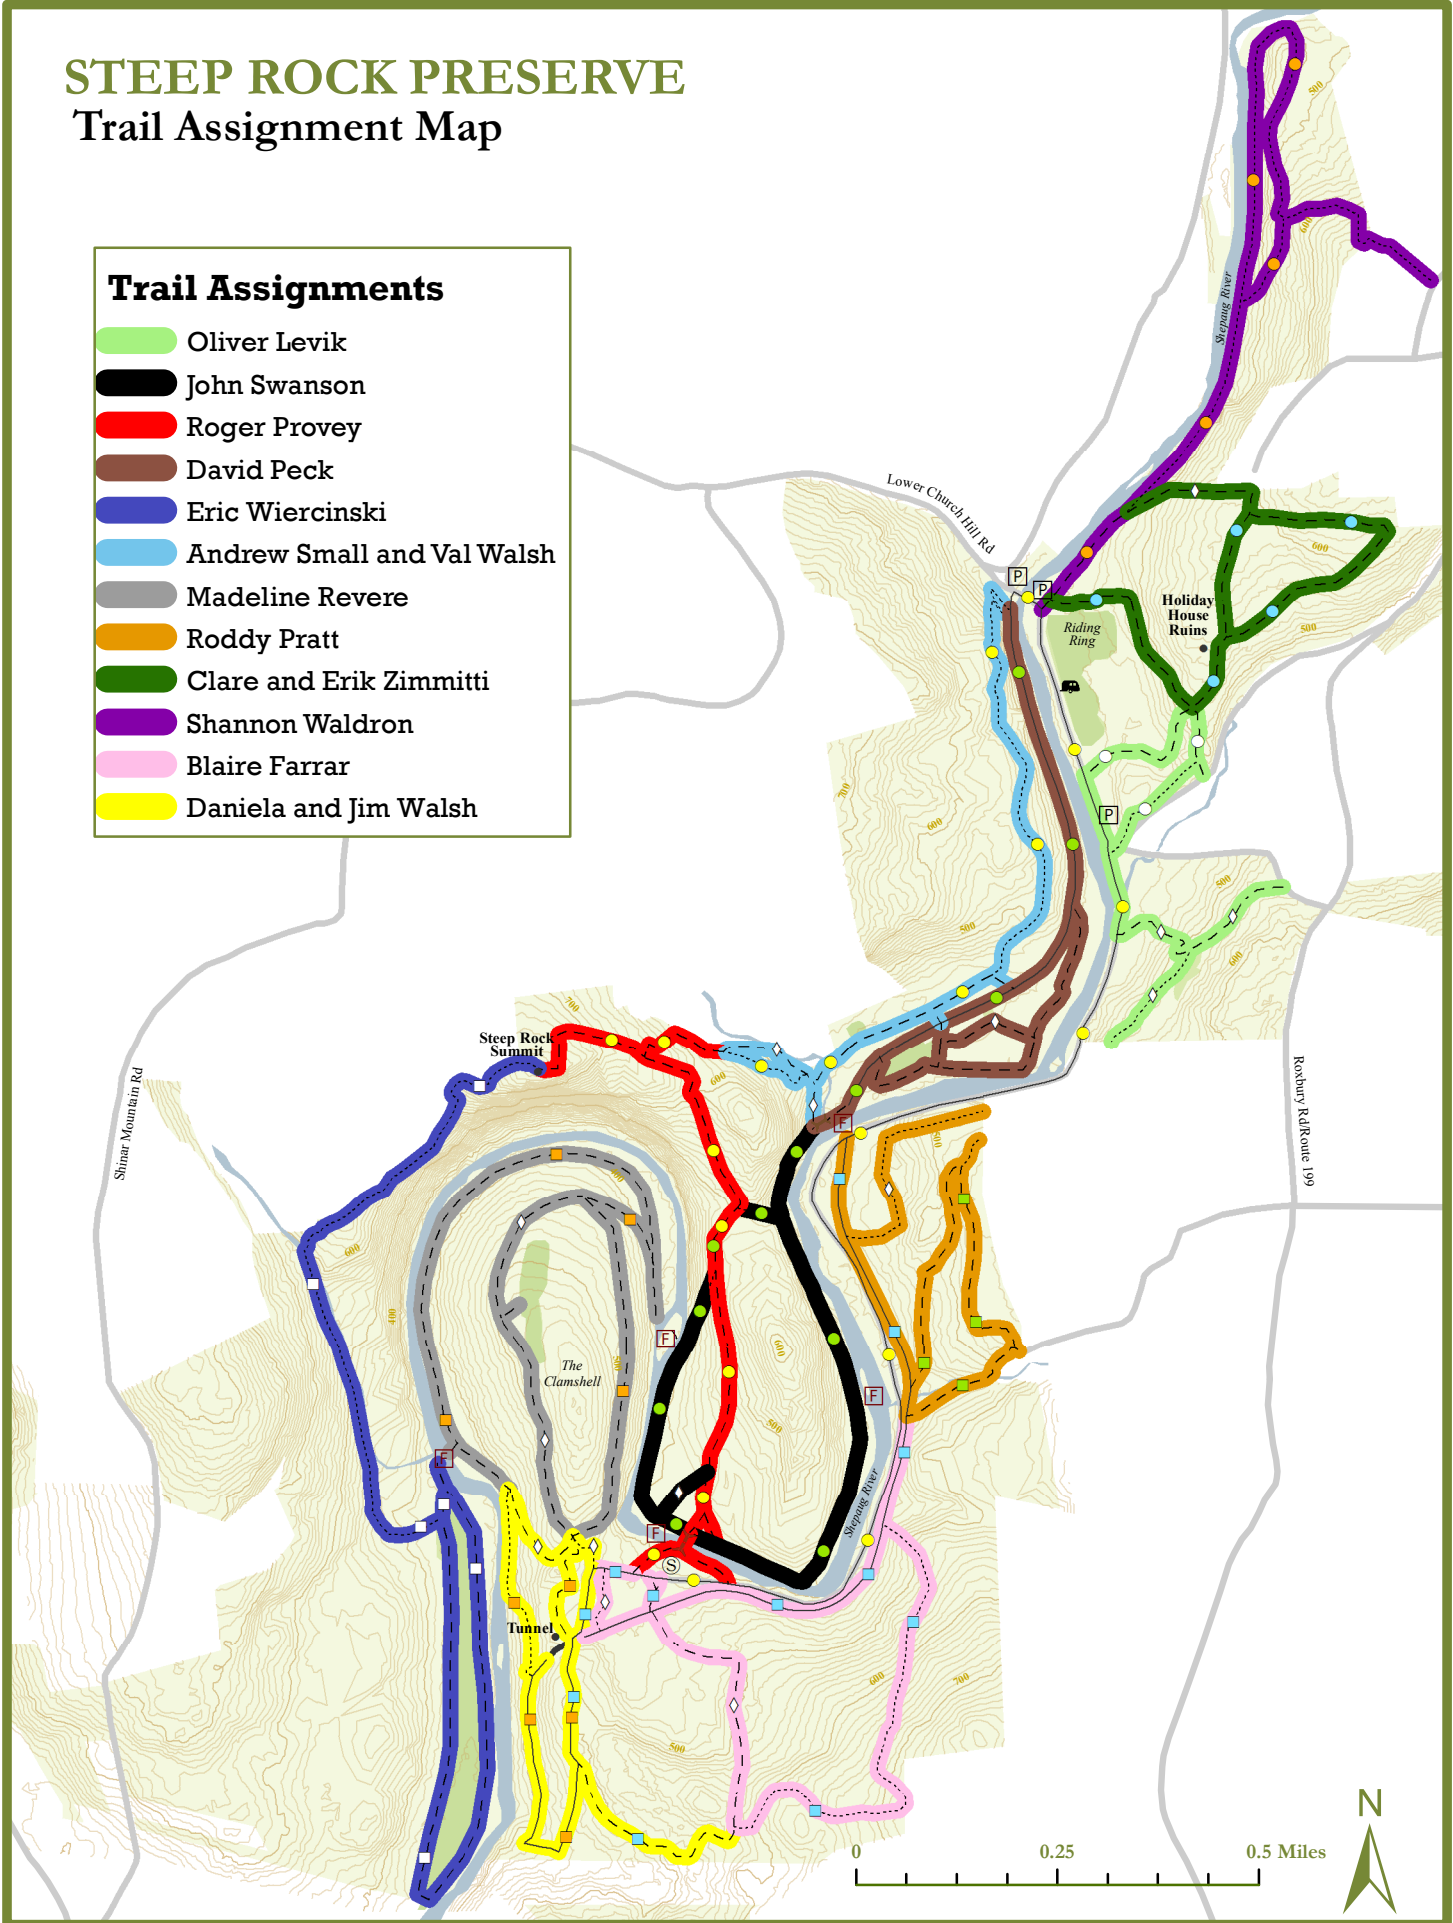

## Trail Assignment Map

# STEEP ROCK PRESERVE

## Trail Assignment Map

**Trail Assignments**

- Oliver Levik
- John Swanson
- Roger Provey
- David Peck
- Eric Wiercinski
- Andrew Small and Val Walsh
- Madeline Revere
- Roddy Pratt
- Clare and Erik Zimmitti
- Shannon Waldron
- Blaire Farrar
- Daniela and Jim Walsh

## Reference Map

**Trail**

**Assignments**

— Mike and Jeni Cramer