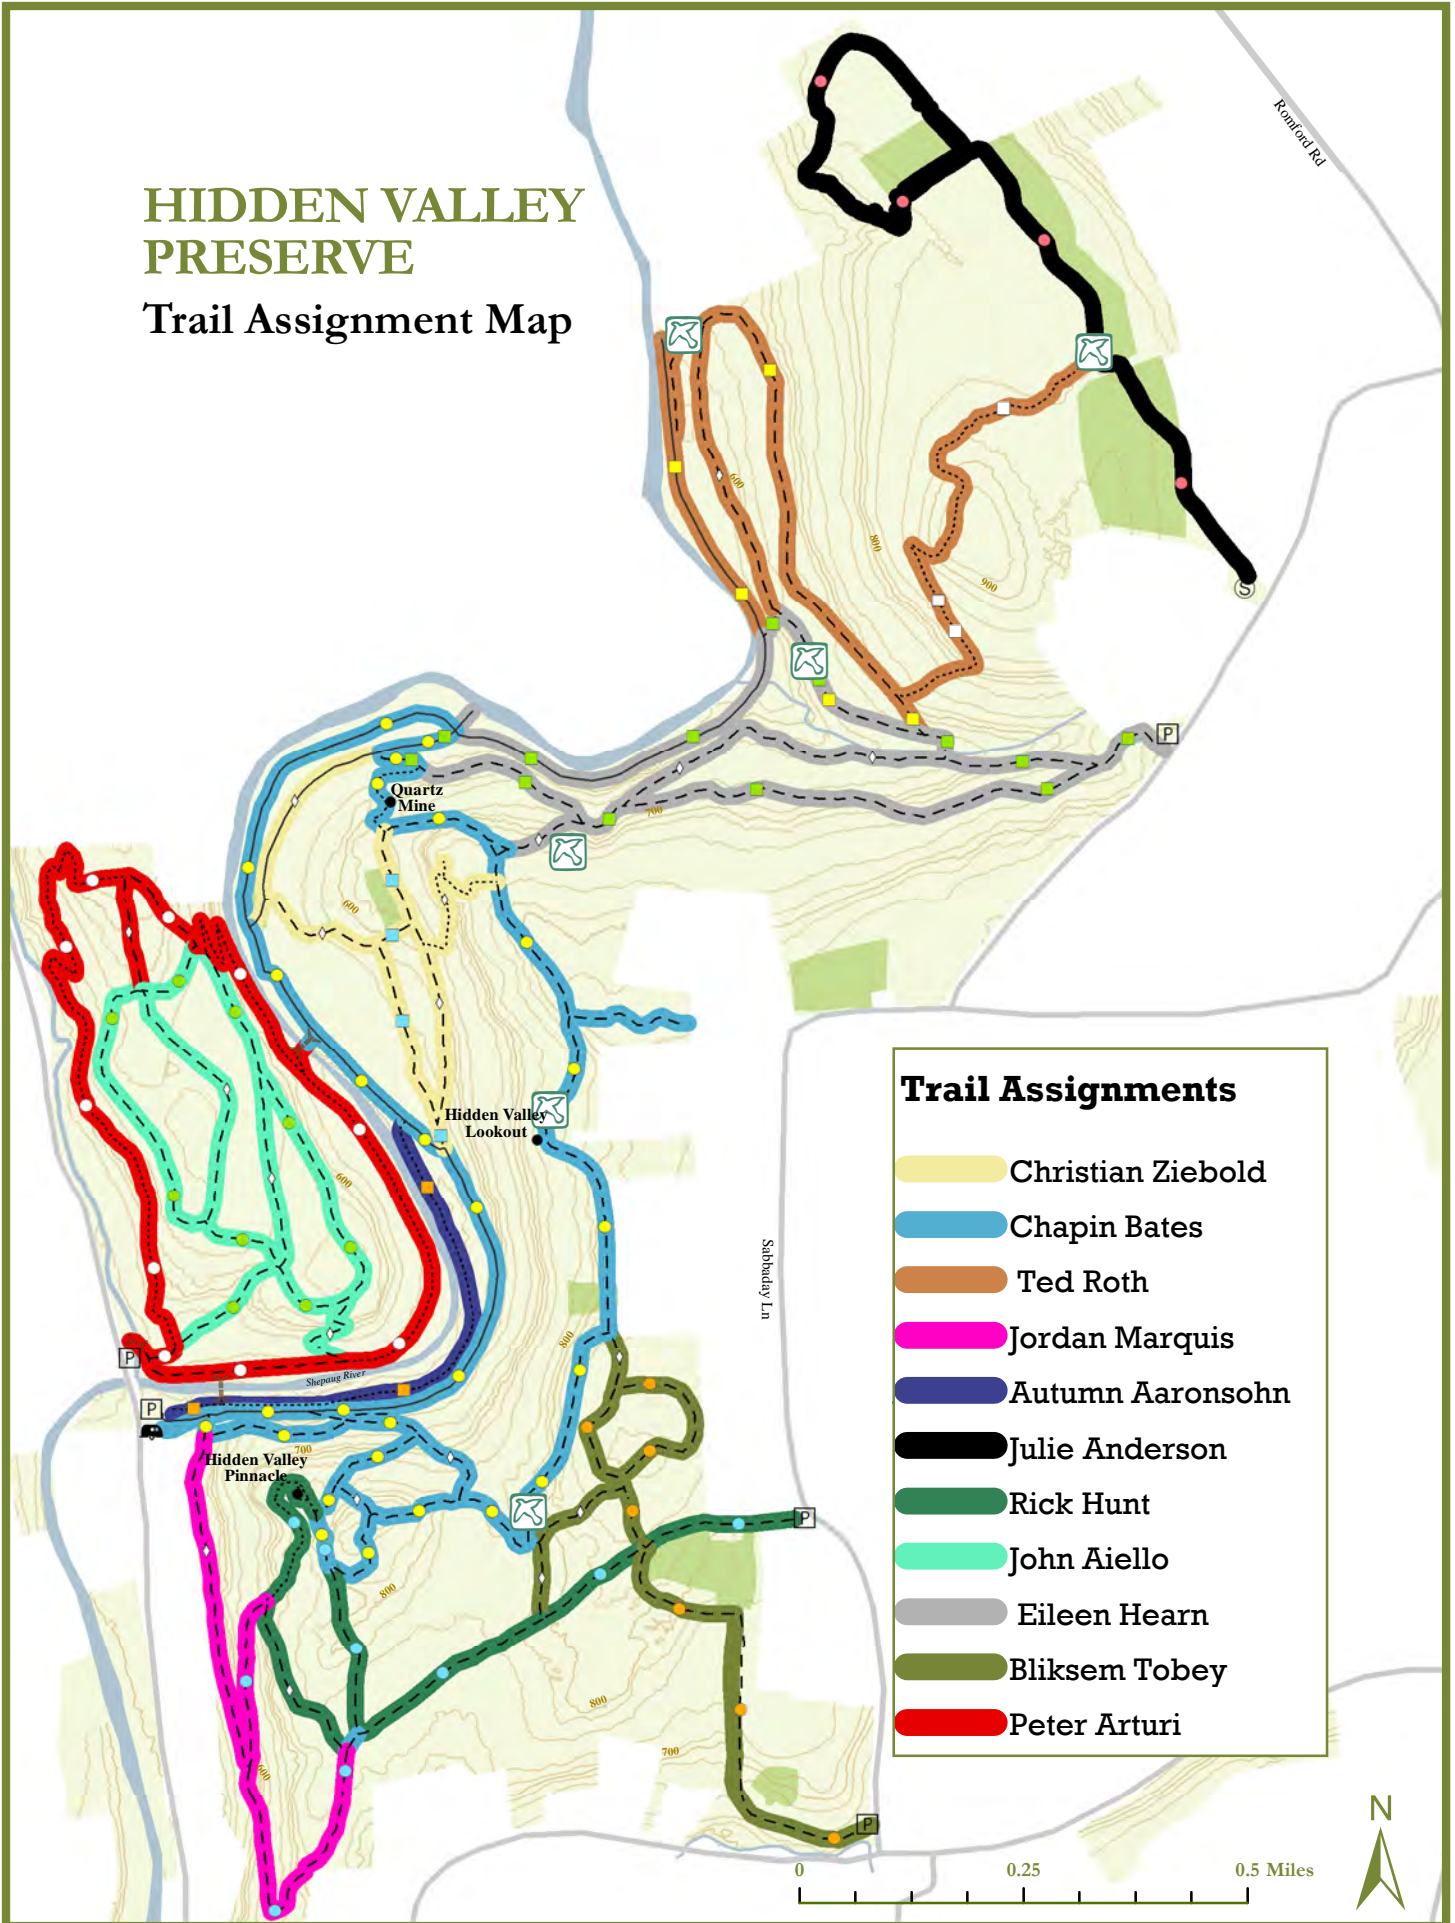

# HIDDEN VALLEY PRESERVE

## Trail Assignment Map

## Trail Assignment Map

**Trail Assignments**

- Oliver Levik
- John Swanson
- Roger Provey
- David Peck
- Eric Wiercinski
- Andrew Small and Val Walsh
- Madeline Revere
- Roddy Pratt
- Clare and Erik Zimmitti
- Shannon Waldron
- Blaire Farrar
- Daniela and Jim Walsh

## Reference Map

**Trail**

**Assignments**

— Mike and Jeni Cramer