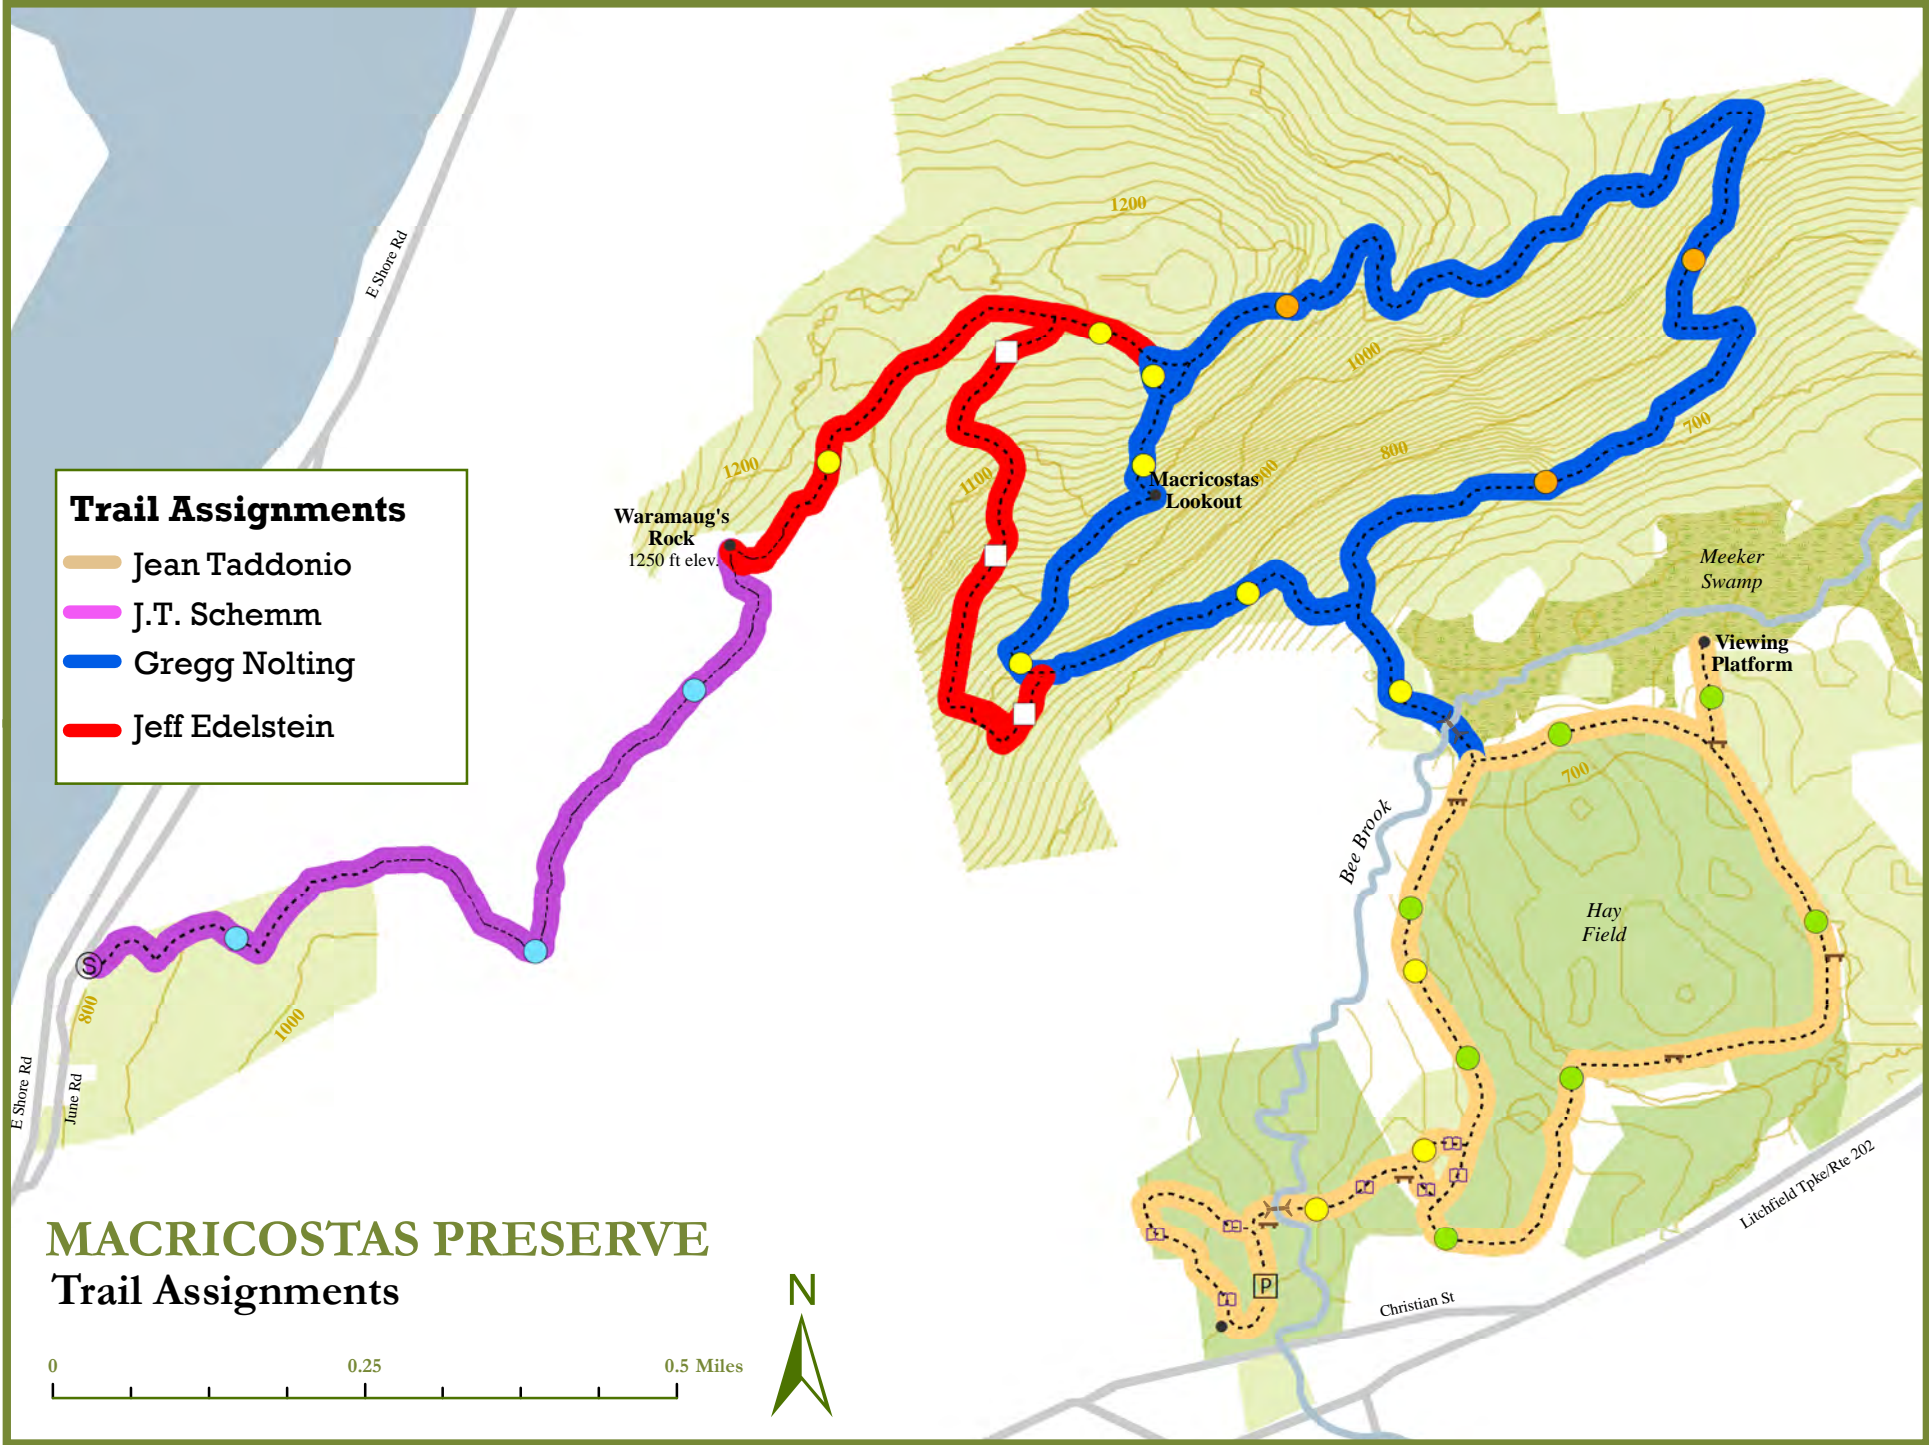

## Trail Assignment Map

# STEEP ROCK PRESERVE

## Trail Assignment Map

**Trail Assignments**

- Oliver Levik
- John Swanson
- Roger Provey
- David Peck
- Eric Wiercinski
- Andrew Small and Val Walsh
- Madeline Revere
- Roddy Pratt
- Clare and Erik Zimmitti
- Shannon Waldron
- Blaire Farrar
- Daniela and Jim Walsh

## Reference Map

**Trail**

**Assignments**

— Mike and Jeni Cramer